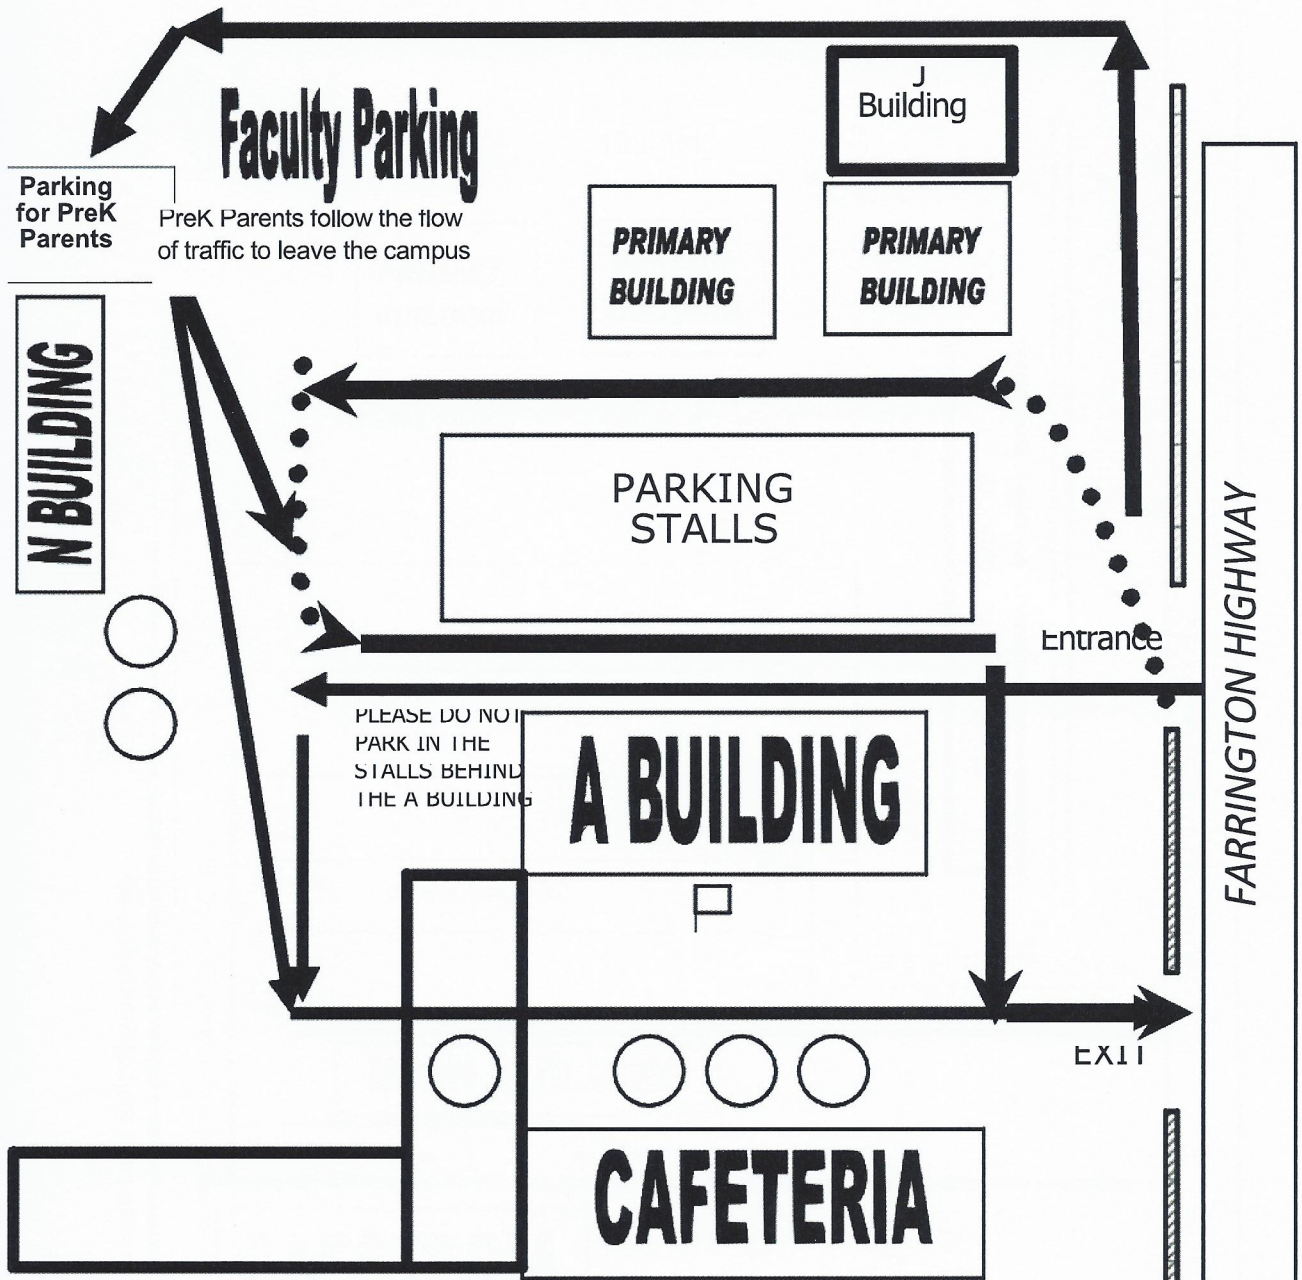

# Morning Drop Off Traffic Pattern

- ← Traffic Pattern (K-8) before 7:20 a.m.
- ← Traffic Pattern (K-8) after 7:20 a.m.
- Drop Off Points for students (K-8)

**CHURCH**

Traffic Pattern for Pre Kindergarten