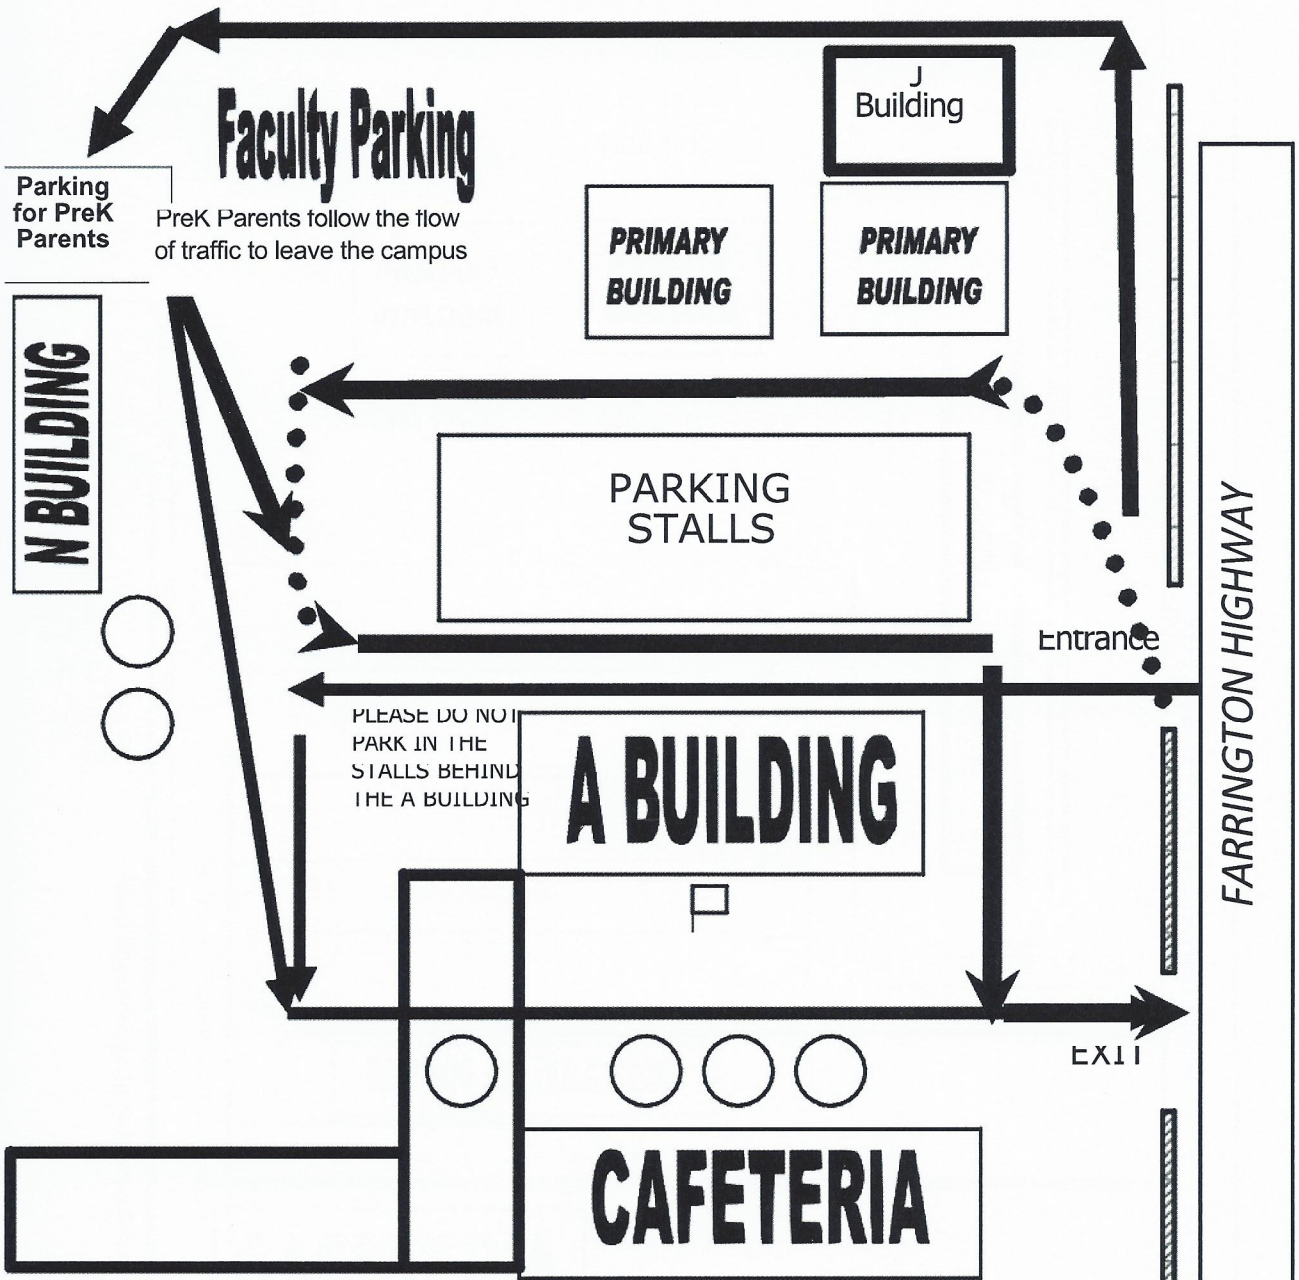

Morning Drop Off Traffic Pattern

← Traffic Pattern (K-8) before 7:20 a.m.

← Traffic Pattern (K-8) after 7:20 a.m.

○ Drop Off Points for students (K-8)

CHURCH

Traffic Pattern for Pre Kindergarten